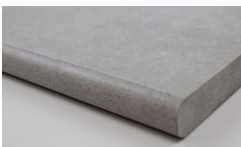

Endura Cemento Stone Porcelain Paver
600x600, 20mm thick

Endura Cemento Bullnose Porcelain Paver
600x300, 20mm thick